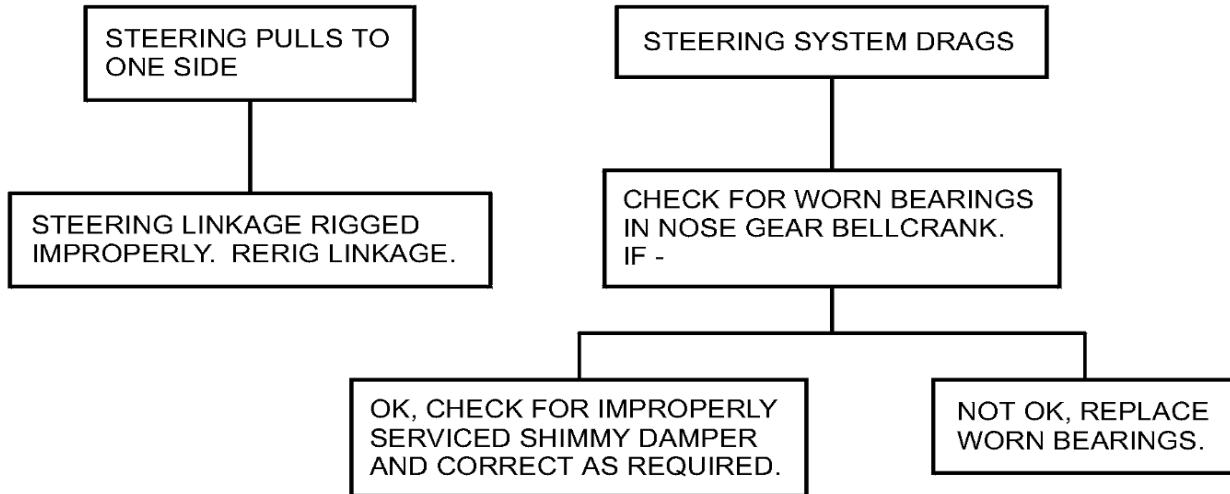

NOSE GEAR STEERING - TROUBLESHOOTING

1. General

- A. A troubleshooting chart has been provided to aid the maintenance technician in system troubleshooting. Refer to Figure 101.

Figure 101 : Sheet 1 : Nose Gear Steering

A13920

Figure 101 : Sheet 2 : Nose Gear Steering